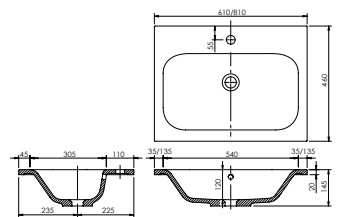

Orani

White. Cast Marble. External Overflow. Supplied with Chrome overflow ring, see more Type 1 overflow rings on **page 282**.

		Code		Price	Suitable Vanity Sizes
		NTH	1TH		
Standard - Gloss	610w x 460d x 145h mm	9340	9240	£250	600mm
Standard - Matt	610w x 460d x 145h mm	9341	9241	£275	600mm
Standard - Gloss	810w x 460d x 145h mm	9342	9242	£290	800mm
Standard - Matt	810w x 460d x 145h mm	9343	9243	£320	800mm