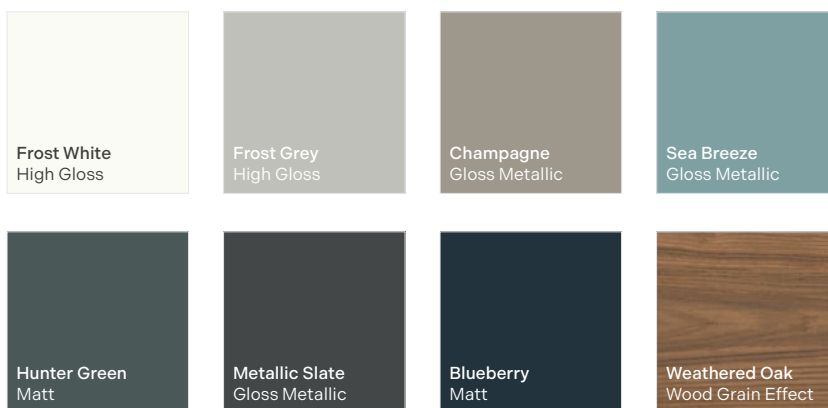

Furniture Features

Modern Slab Design

A sleek flat-front style with clean sharp lines for a contemporary look.

Premium Fittings

High-quality soft-close runners, hinges, and hardware for smooth, quiet operation.