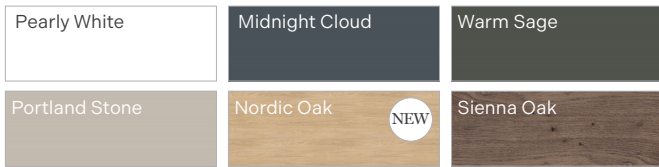

CALYPSO

The Vanity Collection

Spring 2026

Vanity Furniture Colour Swatches

Aurelia

Brenta

Charlbury

Chelworth