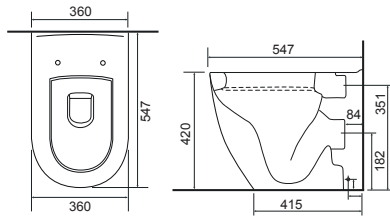

Back To Wall WC Sets

All Calypso WC's include a high quality seat with lift-off functionality, soft-close operation, and secure top-fix fittings as standard.

Aurora - Rimless

Aurora BTW Rimless Pan with Collerina Seat. Supplied with Chrome hinges, see more Type 1 hinges on **page 295**.

36.9328.01 £480