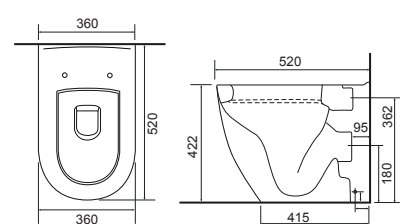

Riverdale - Rimless

Riverdale BTW Rimless Pan with Collerina Seat. Supplied with Chrome hinges, see more Type 1 hinges on **page 295**.

36.9325.01 £495