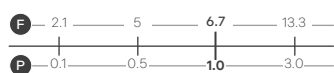

Aquila Tall Basin Tap

Reach: 150mm
Size: 38w x 306h x 182d mm
Cartridge Type: Ceramic Disc
Waste Type: Colour matched round slotted click waste

Chrome
1159CHR £340