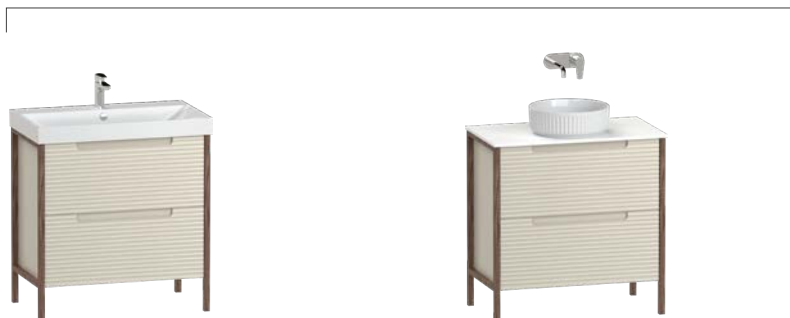

Replace ** in the unit code with the finish code shown below, **For a detailed colour finish guide, see inside front cover.**

1. PW Opal White
   NHE Natural Hessian
   CYP Cypress

Please note: Accessories such as taps, and other finishing touches are sold separately and can be found on **page 232**.

Floor Standing Vanity Units

1. Choose Vanity Unit

800 Two Drawer + Frame

Unit Size	Code	Price
800w x 450d x 810h - Black Frame	6964**	£1,255
800w x 450d x 810h - Walnut Frame	6968**	£1,255

2. Add a Basin

Add a Vanity Basin	NTH	1TH	
Panama Ceramic	9316	£465	
Meda Cast	9280	£340	
Serrenti Ceramic	9355 9201	£243	

Add a Sit-on Basin and 800 Vanity Worktop		
Indiana Ceramic	9318	£440
Sit-on bowl collection on page 280		
Worktop Cast Marble	3290	£275
Worktop collection on page 272		

Wall Units

Tall Wall Unit

Unit Size	Code	Price
350w x 250d x 1200h mm	4130**	£555

Comes with Reversible door and glass shelves.