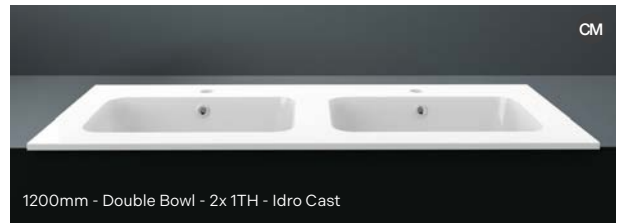

Idro

White. Cast Marble. External Overflow. Supplied with Chrome overflow ring, see more Type 1 overflow rings on [page 282](#).

		Code	Code	Price	Suitable Vanity Sizes
		NTH	2TH		
Standard - Gloss	1200w x 460d x 140h mm	9338	9238	£595	1200mm Vanity 2x 600mm Vanity
Standard - Matt	1200w x 460d x 140h mm	9339	9239	£595	1200mm Vanity 2x 600mm Vanity

1200mm - Double Bowl - 2x 1TH - Idro Cast