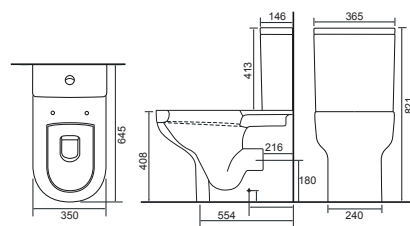

Close Coupled WC Sets

All Calypso WC's include a high quality seat with lift-off functionality, soft-close operation, and secure top-fix fittings as standard.

Charlotte

Charlotte CC Pan & Cistern with Temora Seat. Supplied with Chrome hinges, see more Type 1 hinges on **page 295**. **36.9111.01** £910