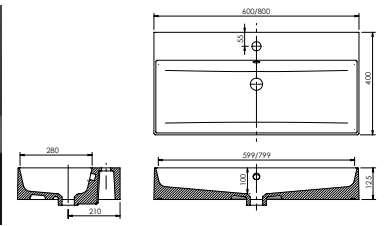

Panama - Standard

White. Ceramic. One tap hole. Integrated Overflow. Supplied with Chrome overflow ring, see more Type 3 overflow rings on [page 282](#).

		Code	Price	Suitable Vanity Sizes
Standard	610w x 460d x 170h mm	9315	£365	600mm Standard
Standard	815w x 465d x 175h mm	9316	£465	800mm Standard