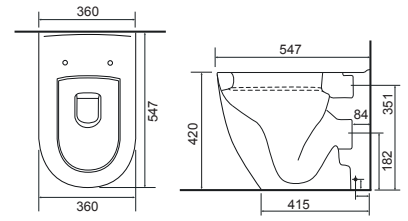

Aurora - Rimless

Aurora BTW Rimless Pan with Ballina Seat Supplied with Chrome hinges, see more Type 1 hinges on **page 295**.

36.9328.02 £480