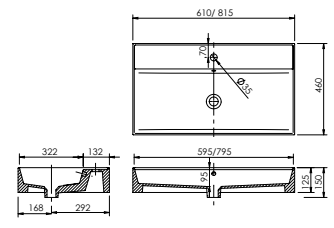

Block Vanity Basins

Block Vanity Basins are taller basins designed to sit above the unit, creating a bold and elevated look. Sized to fit perfectly on our vanity units, they are available in standard widths of 600mm and 800mm.

Monterey - Standard

White. Ceramic. One tap hole. Integrated Overflow. Supplied with Chrome overflow ring, see more Type 3 overflow rings on [page 282](#).

		Code	Price	Suitable Vanity Sizes
Standard	610w x 460d x 150h mm	9313	£435	600mm Standard
Standard	815w x 460d x 150h mm	9314	£565	800mm Standard