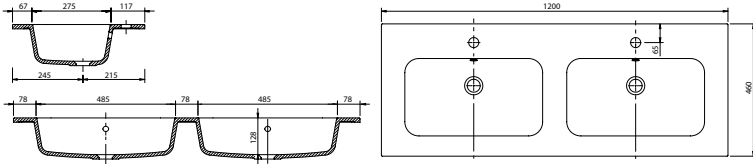

Vanity Basins

Vanity Basins are sized to fit perfectly on our vanity units, available in standard widths of 600mm, 800mm, and 1200mm. Designed for a seamless fit and optimal functionality in a variety of bathroom layouts.

Idro - Slimline

White. Cast Marble. One tap hole. External Overflow. Supplied with Chrome overflow ring, see more Type 1 overflow rings on [page 282](#).

		Code	Price	Suitable Basin/Base Carcass Sizes
Slimline	500w x 405d x 140h mm	9260	£295	500mm Slimline
Slimline	600w x 405d x 140h mm	9261	£328	600mm Slimline
Slimline	800w x 405d x 140h mm	9262	£415	800mm Slimline

Idro

White. Cast Marble. External Overflow. Supplied with Chrome overflow ring, see more Type 1 overflow rings on [page 282](#).

		Code	Code	Price	Suitable Vanity Sizes
		NTH	1TH		
Standard - Gloss	600w x 460d x 140h mm	9332	9232	£315	600mm Standard
Standard - Matt	600w x 460d x 140h mm	9333	9233	£315	600mm Standard
Standard - Gloss	800w x 460d x 140h mm	9263	£400		800mm Standard

Idro

White. Cast Marble. External Overflow. Supplied with Chrome overflow ring, see more Type 1 overflow rings on [page 282](#).

		Code	Code	Price	Suitable Vanity Sizes
		NTH	2TH		
Standard - Gloss	1200w x 460d x 140h mm	9338	9238	£595	1200mm Vanity 2x 600mm Vanity
Standard - Matt	1200w x 460d x 140h mm	9339	9239	£595	1200mm Vanity 2x 600mm Vanity

Orani

White. Cast Marble. External Overflow. Supplied with Chrome overflow rings, see more Type 1 overflow rings on [page 282](#).

		Code	Code	Price	Suitable Vanity Sizes
		NTH	2TH		
Standard - Gloss	1210w x 460d x 138h mm	9344	9244	£400	1200mm Vanity 2x 600mm Vanity