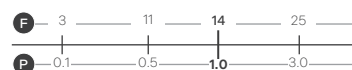

Chrome
1305CHR £430