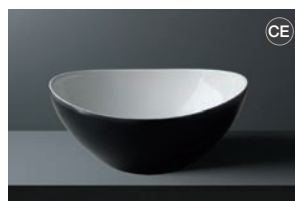

Fremont

Black/White. Ceramic. No tap hole. No Overflow. We recommend using our free flowing unslotted waste with this basin, see **page 289**.

	Code	Price
405w x 325d x 180h mm	9114	£415

Tucson

White. Ceramic. No tap hole. No Overflow. We recommend using our free flowing unslotted waste with this basin, see **page 289**.