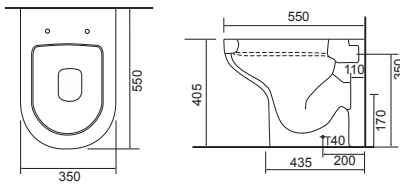

Charlotte

Charlotte BTW Pan with Temora Seat. Supplied with Chrome hinges, see more Type 1 hinges on **page 295**.

36.9110.01 £625