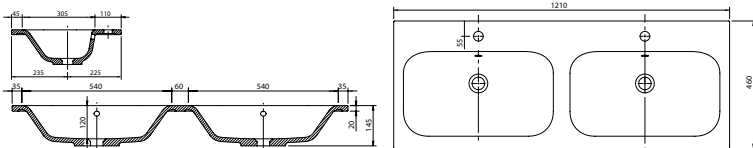

1200mm - Double Bowl - 2x 1TH - Orani Cast