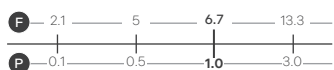

Modern Taps

Fiera Basin Tap

Reach: 115mm
Size: 35w x 180h x 148d mm
Cartridge Type: Ceramic Disc
Waste Type: Colour matched round slotted click waste

Aquila Basin Tap

Reach: 121mm
Size: 35w x 151h x 152d mm
Cartridge Type: Ceramic Disc
Waste Type: Colour matched round slotted click waste

Aquila Wall Mounted Basin Tap

Reach: 200mm
Size: 190w x 115h x 210d mm
Cartridge Type: Ceramic Disc
Waste Type: Colour matched round slotted click waste

Aquila Tall Basin Tap

Reach: 150mm
Size: 38w x 306h x 182d mm
Cartridge Type: Ceramic Disc
Waste Type: Colour matched round slotted click waste

Eula Basin Tap

Reach: 111mm
Size: 54w x 180h x 150d mm
Cartridge Type: Mono Lever
Waste Type: Colour matched round slotted click waste