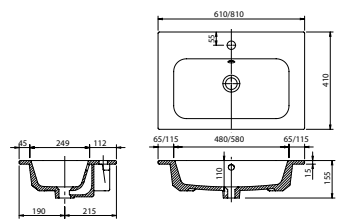

Chandler

White. Ceramic. One tap hole. Integrated Overflow. Supplied with Chrome overflow ring, see more Type 3 overflow rings on **page 282**.

		Code	Price	Suitable Vanity Sizes
Standard	615w x 410d x 155h mm	9290	£365	600mm
Standard	810w x 410d x 155h mm	9303	£430	800mm