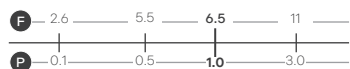

Imola 3 Hole Basin Tap

Reach: 185mm
Size: 260w x 250h x 220d mm
Cartridge Type: Quarter Turn Ceramic Disc
Waste Type: Colour matched round slotted click waste

Chrome
1166CHR £370