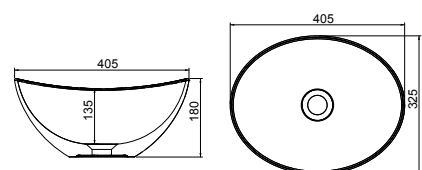

Fremont

Black/White. Ceramic. No tap hole. No Overflow. We recommend using our free flowing unslotted waste with this basin, see **page 289**.

	Code	Price
405w x 325d x 180h mm	9114	£415