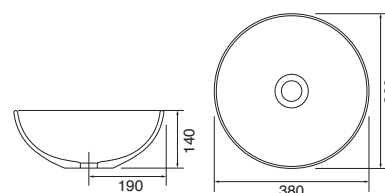

Toledo

Black. Ceramic. No tap hole. No Overflow.
We recommend using our free flowing unslotted waste with this basin, see [page 289](#).

380w x 380d x 135h mm

Code	Price
9285	£323