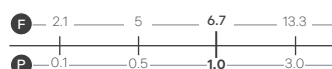

Chrome
1021CHR £345