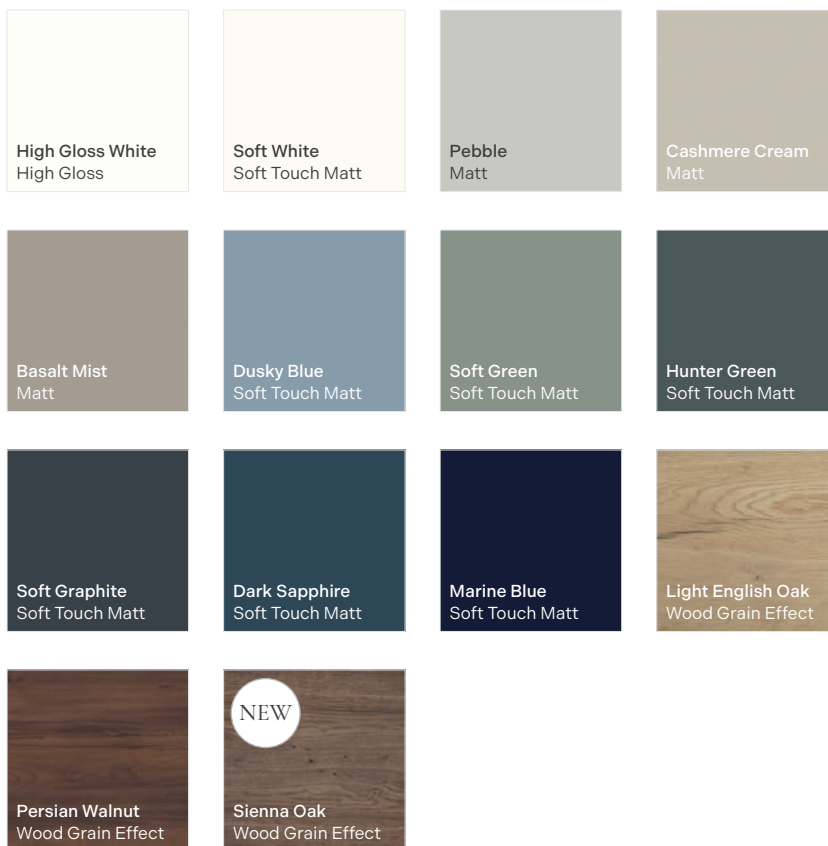

Vanity to Match Fitted Furniture

Brecon collection

Brecon's clean and modern appearance is defined by signature, soft-edge, slab-style fascias. Presented across an incredible variety of glossy, wood grain, metallic or matt styles, the collection offers something for every bathroom. Brecon's simple and contemporary design is an understated classic, complete with soft-close hinges, runners and fixings.