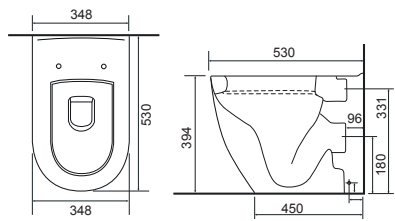

Cleveland - Rimless

Cleveland BTW Rimless Pan with Ballina Seat. Supplied with Chrome hinges, see more Type 1 hinges on **page 295**.

36.9179.01 £460