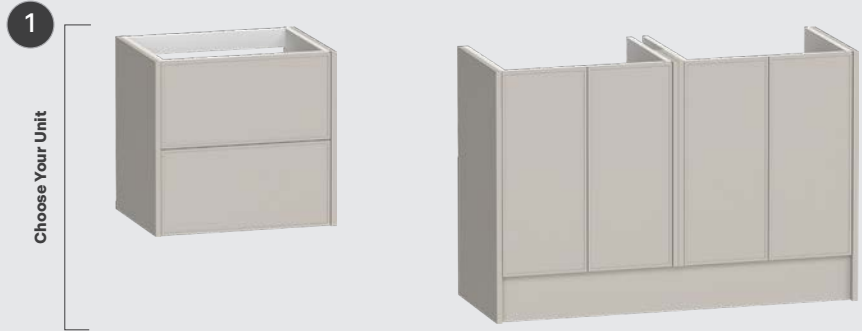

Vanity to Match Fitted Furniture Guide

Our Vanity to Match Fitted Furniture collections are designed to stand alone or be used to complement our larger Calypso fitted furniture range, offering versatility in your bathroom design.

This guide will walk you through the simple steps to order and assemble your vanity unit for a stylish bathroom upgrade.

Design your vanity in four simple steps

1 Choose Your Unit

Browse the Vanity to Match Fitted Furniture section of the brochure to find your perfect vanity unit. When you order using a unit kit code, all of the parts that you need for assembly are included.