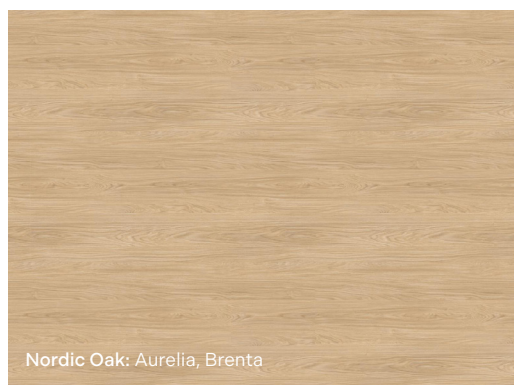

Sienna Oak / Nordic Oak

Extending our wood grain palette

Wood grains continue to play an important role in how bathrooms feel grounded and lived with. Their familiarity and warmth bring balance to spaces shaped around daily routines, offering material depth without visual weight.

Sienna Oak is now available across the **Brecon** Fitted Furniture collection, introducing a richer woodgrain tone that adds character while maintaining a calm, composed presence. **Aurelia** and **Brenta** are also joined by a new **Nordic Oak** finish for vanity units, offering a lighter interpretation that sits comfortably alongside both contemporary and classic elements.

Find the new **Brecon** finish on **page 146** and the new **Aurelia, Brenta** finish **Nordic Oak** on **page 24** and **page 36**.

Featured Image:

Finish - Nordic Oak
Basin - Serrenti 600 White Vanity Basin,
Tap - Busca Wall Mounted Gunmetal Tap
WC - Aurora WH Pan with Beechworth Seat
Flush - Circa Flush Plate Gunmetal
Mirror - Velas 600 Mirror