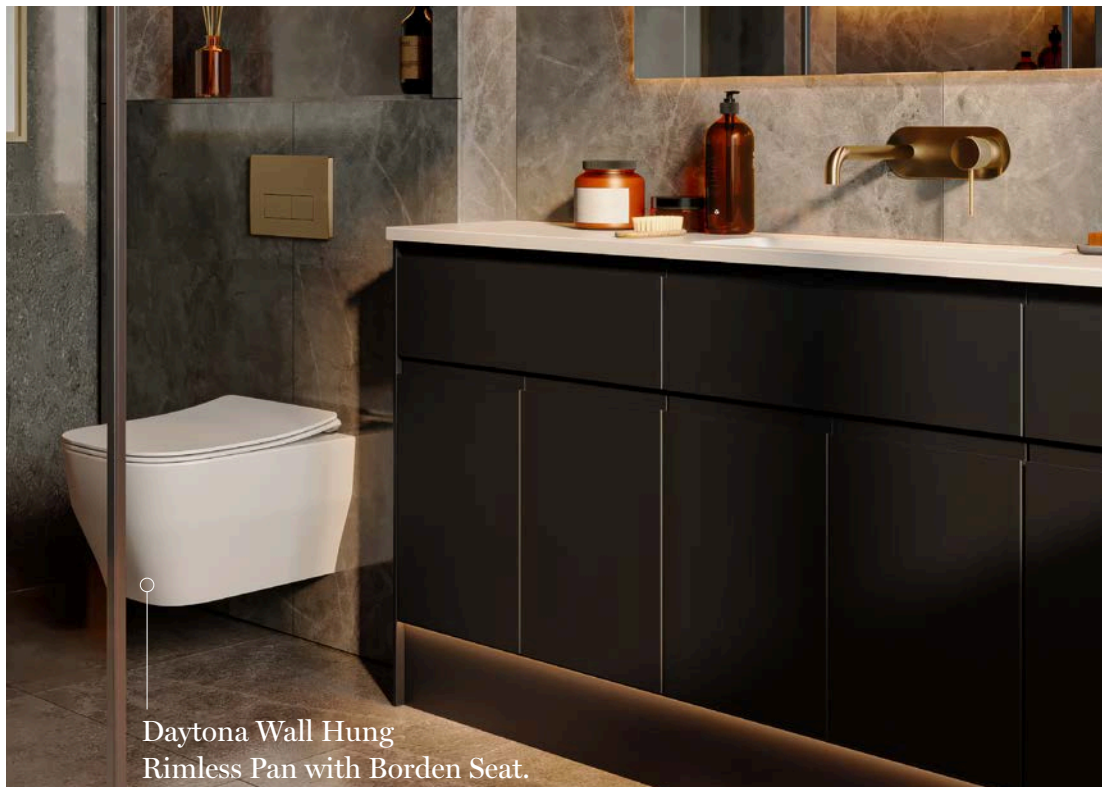

Daytona Wall Hung
Rimless Pan with Borden Seat.