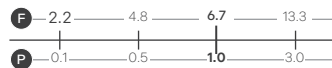

Chrome
1133CHR £328