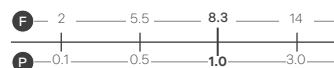

Chrome
 1126CHR £155

Matt Black
 1126MBK £210

Brushed Brass
 1126BBR £280

Modern Taps

Lonato Basin Tap

Reach: 135mm
Size: 35w x 164h x 172d mm
Cartridge Type: Ceramic Disc
Waste Type: Colour matched round slotted click waste