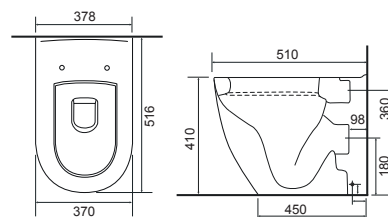

Madison BTW Pan with Beechworth Seat. Supplied with Chrome hinges that are not interchangeable **36.9161.01** £420

Michigan - Rimless

Michigan BTW Rimless Pan with Collerina seat. Supplied with Chrome hinges, see more Type 1 hinges on **page 295**. **36.9304.01** £520