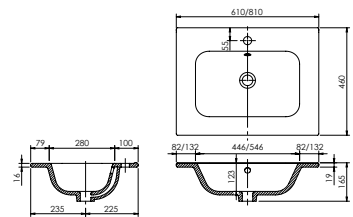

Serrenti

White. Ceramic. One tap hole. Integrated Overflow. Supplied with Chrome overflow ring, see more Type 3 / Type 4 overflow rings on **page 282**.

		Code		Price	Suitable Vanity Sizes
		NTH	1TH		
Standard	610w x 460d x 15h mm	9354	9200	£207	600mm Standard
Standard	810w x 460d x 15h mm	9355	9201	£243	800mm Standard