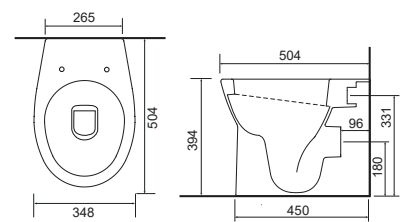

Denville

Denville BTW Pan with Hillston Seat. Supplied with Chrome hinges that are not interchangeable

36.9178.01 £310