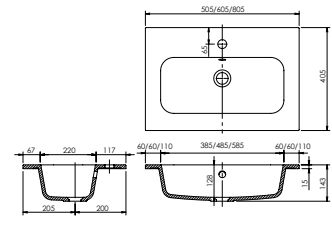

Vanity Basins

Vanity Basins are sized to fit perfectly on our vanity units, available in standard widths of 600mm, 800mm, and 1200mm. Designed for a seamless fit and optimal functionality in a variety of bathroom layouts.

Idro - Slimline

White. Cast Marble. One tap hole. External Overflow. Supplied with Chrome overflow ring, see more Type 1 overflow rings on [page 282](#).

		Code	Price	Suitable Basin/Base Carcass Sizes
Slimline	500w x 405d x 140h mm	9260	£295	500mm Slimline
Slimline	600w x 405d x 140h mm	9261	£328	600mm Slimline
Slimline	800w x 405d x 140h mm	9262	£415	800mm Slimline