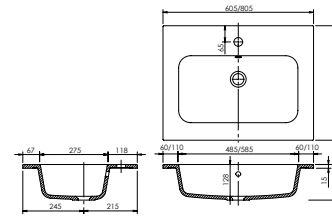

Idro

White. Cast Marble. External Overflow. Supplied with Chrome overflow ring, see more Type 1 overflow rings on [page 282](#).

		Code	Code	Price	Suitable Vanity Sizes
		NTH	1TH		
Standard - Gloss	600w x 460d x 140h mm	9332	9232	£315	600mm Standard
Standard - Matt	600w x 460d x 140h mm	9333	9233	£315	600mm Standard
Standard - Gloss	800w x 460d x 140h mm	9263	£400		800mm Standard