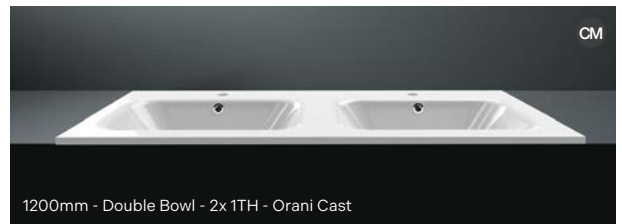

Orani

White. Cast Marble. External Overflow. Supplied with Chrome overflow rings, see more Type 1 overflow rings on [page 282](#).

		Code	Code	Price	Suitable Vanity Sizes
		NTH	2TH		
Standard - Gloss	1210w x 460d x 138h mm	9344	9244	£400	1200mm Vanity 2x 600mm Vanity

1200mm - Double Bowl - 2x 1TH - Orani Cast