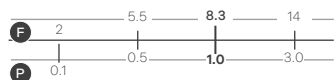

Chrome
1144CHR £240