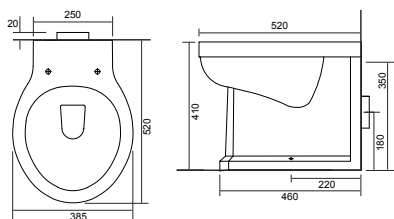

Georgia with Wentworth Coloured Seat

Supplied with Chrome hinges that are not interchangeable

○ Cotton White	36.9170.02	£560	● Slate	36.9170.06	£560
● Portland Stone	36.9170.11	£560	● Maritime Blue	36.9170.07	£560
● Shale	36.9170.04	£560	● Chateau Green	36.9170.08	£560
● Lagoon Mist	36.9170.05	£560			

Close Coupled WC Sets

All Calypso WC's include a high quality seat with lift-off functionality, soft-close operation, and secure top-fix fittings as standard.