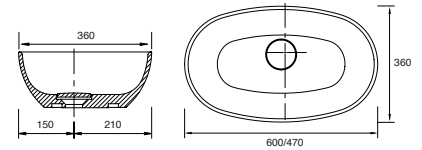

Sit-On Basins

Sit-On Basins are designed to be used with a worktop, creating a stylish, elevated focal point in your bathroom. When planning your layout, consider the overall basin height and opt for lower height units if needed to maintain a comfortable and practical setup.

Bouro

Gloss. Cast Marble. No tap hole. No Overflow. We recommend using our free flowing unslotted waste with this basin, see **page 289**.

	Code	Price
470w x 365d x 160h mm	3584	£300
600w x 365d x 160h mm	3585	£355