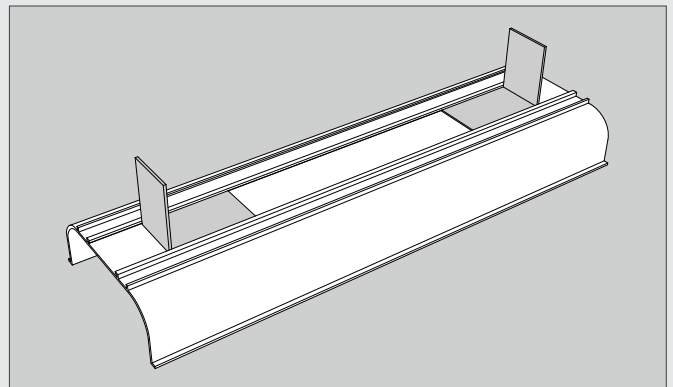

Profiles are available in lengths of 1250mm or 2500mm

The profile should be secured to the carcass with supplied brackets which slot into the rear of the profile

Vanity to Match Fitted Furniture

Brecon collection