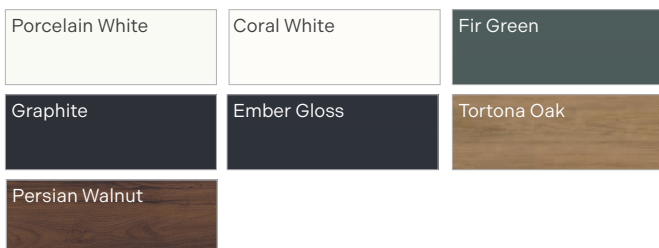

Firova ^{NEW}

Diamante

Levanto