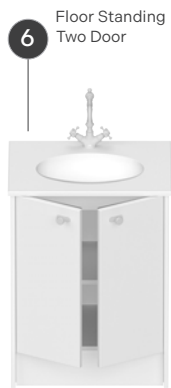

Vanity to Match Fitted Units

Vanity to match units are versatile standalone units, designed to work beautifully on their own or as part of a coordinated bathroom design.