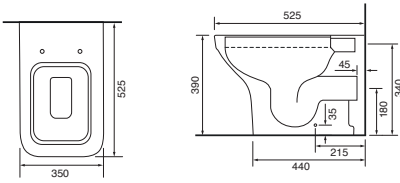

Denver

Denver BTW Pan with Casula Seat. Supplied with Chrome hinges, see more Type 1 hinges on **page 295**.

36.9076.01 £575