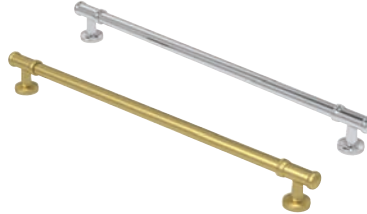

Floresta Bar - 320

Drill hole centres 320mm.
Size: 359w x 35d x 12h mm

Chrome	3663CHR	£42
Brushed Brass	3663BBR	£53

Castello D-Handle

Drill hole centres 192mm.
Size: 217w x 35d x 12h mm

Chrome	3653CHR	£36
Brushed Brass	3653BBR	£43