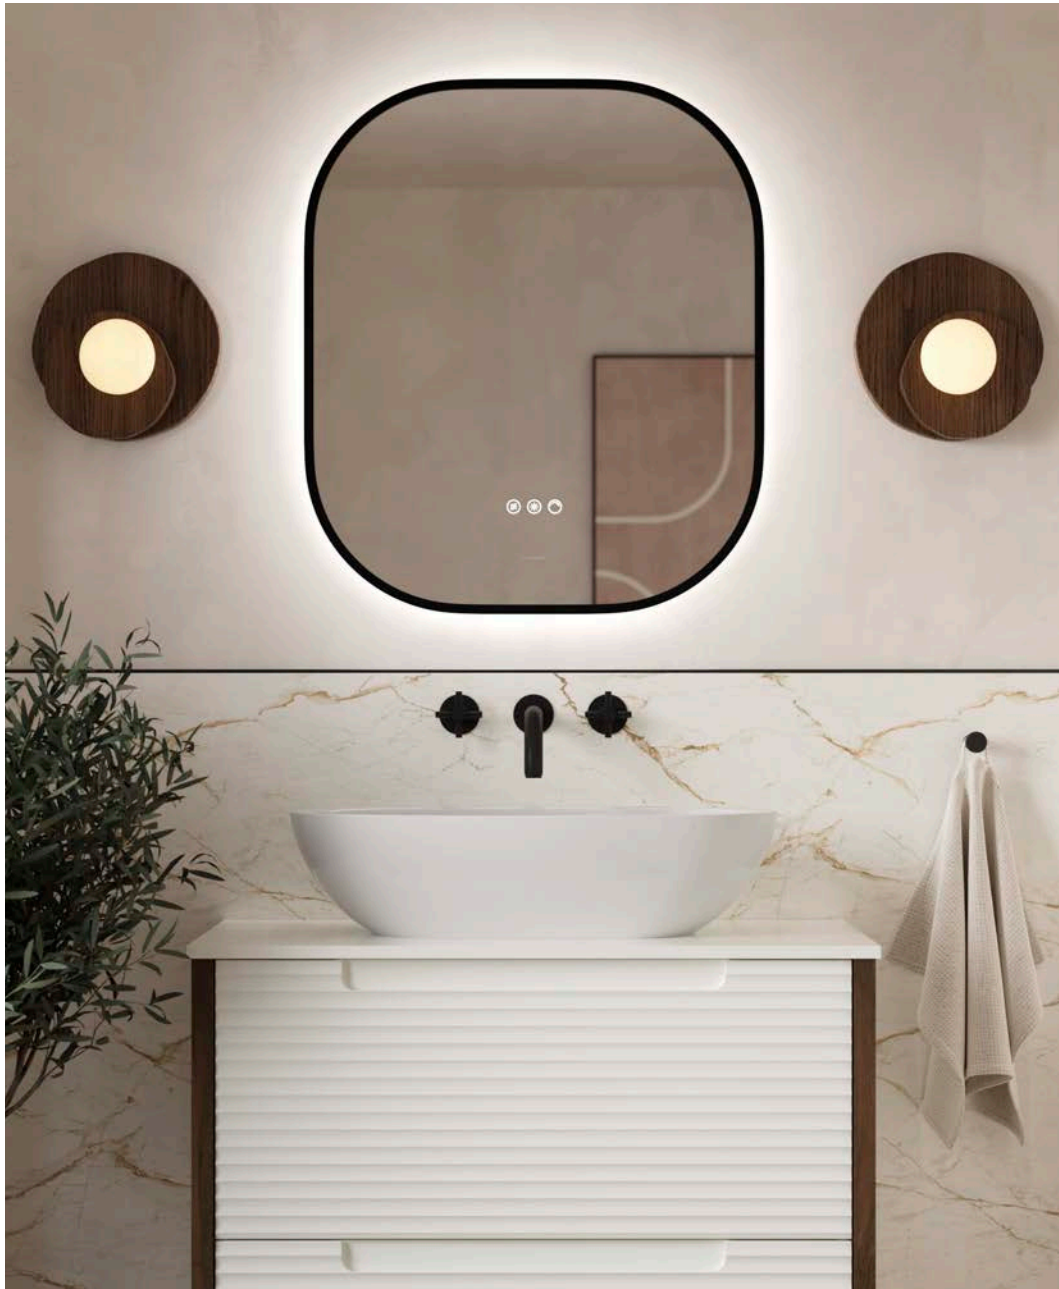

Marbella

Marbella is a timeless piece that brings quiet elegance to any space.

Its soft backlit glow and gently rounded corners create a refined silhouette, complemented by your choice of Gold, Black, or mirrored edging.

Edge Finish	Size	Code	Price
Plain	600w x 30d x 700h mm	3376	£390
Gold	600w x 30d x 700h mm	3377	£460
Black	600w x 30d x 700h mm	3378	£424
Plain	800w x 30d x 700h mm	3806	£450
Gold	800w x 30d x 700h mm	3807	£525
Black	800w x 30d x 700h mm	3808	£490
Plain	1000w x 30d x 700h mm	3809	£490
Gold	1000w x 30d x 700h mm	3810	£570
Black	1000w x 30d x 700h mm	3811	£530

Key Features

Control	Three button touch
Lighting	Dimmable LED
LED Warmth	Adjustable colour temperature
Demister	Yes