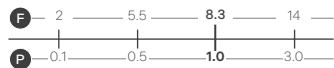

Modern Taps

Fiera Basin Tap

Reach: 115mm
Size: 35w x 180h x 148d mm
Cartridge Type: Ceramic Disc
Waste Type: Colour matched round slotted click waste

Chrome
1141CHR £323