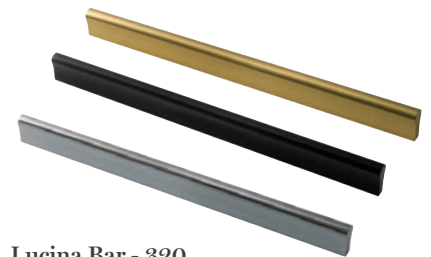

Lucina Bar - 320

Drill hole centres 320mm.
Size: 334w x 15d x 30h mm

Chrome	3478CHR	£25
Brushed Brass	3478BBR	£31
Black	3478BLK	£29