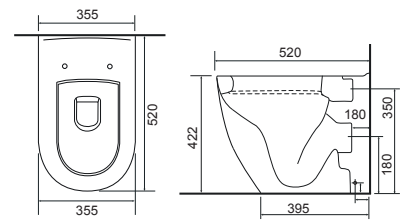

Daytona - Rimless

Daytona BTW Rimless Pan with Borden Seat Supplied with Chrome hinges, see more Type 1 hinges on **page 295**.

36.9322.01 £475