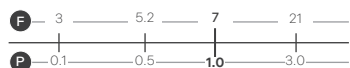

Imola Bath & Shower Mixer

Reach: 147mm
Size: 295w x 295h x 150d mm
Cartridge Type: Quarter Turn Ceramic Disc
Waste Type: Colour matched round slotted click waste

Chrome
2208CHR £250