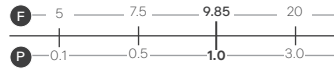

Chrome
 1126CHR £155

Matt Black
 1126MBK £210

Brushed Brass
 1126BBR £280

Modern Taps

Lonato Basin Tap

Reach: 135mm
Size: 35w x 164h x 172d mm
Cartridge Type: Ceramic Disc
Waste Type: Colour matched round slotted click waste