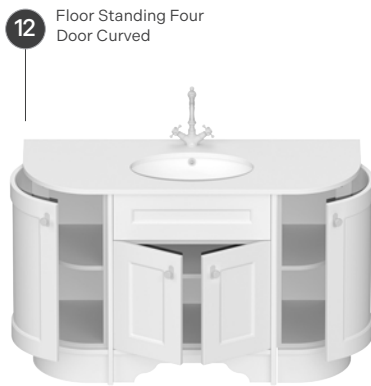

Vanity to Match Fitted Units

Vanity to match units are versatile standalone units, designed to work beautifully on their own or as part of a coordinated bathroom design.