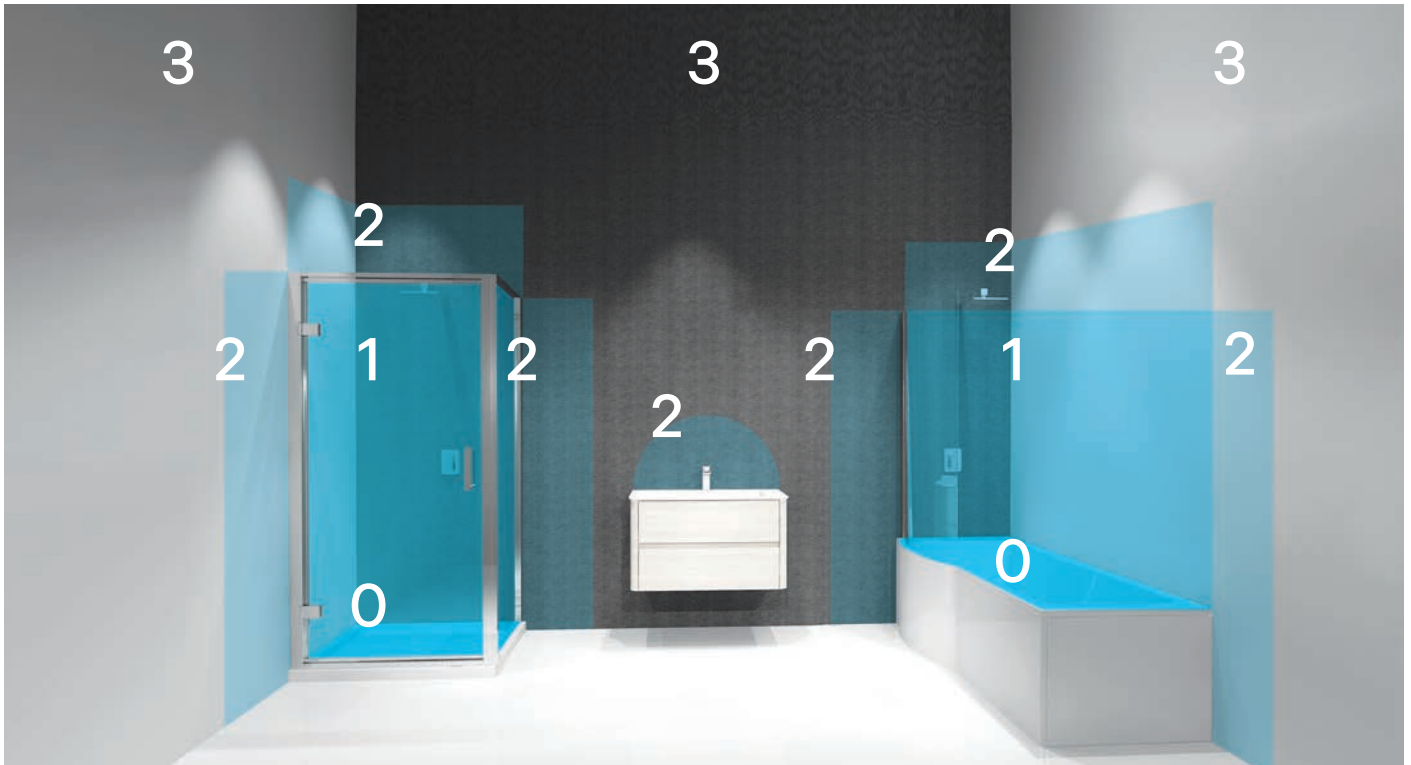

Zoned Lighting

Water and electricity are a dangerous combination so when choosing bathroom lights it is essential that you familiarise yourself with two terms; Bathroom Zones and IP Ratings. When purchasing bathroom lights you need to ensure that the fitting you choose has the relevant IP rating for the zone in which it is to be placed. So what are IP Ratings and Bathroom Zones?

IP RATING 1ST DIGIT		IP RATING 2ND DIGIT	
OBJECT SIZE	PROTECTED AGAINST	PROTECTED AGAINST	TESTED FOR
0	NO PROTECTION.	0	NO PROTECTION
1	>50 MM PROTECTION AGAINST ANY LARGE SURFACE AREA OF THE BODY BUT NOT DELIBERATE TAMPERING OR FORCE.	1	DRIPPING WATER DRIPPING WATER - NO DAMAGING EFFECT WHEN TESTED AGAINST VERTICAL FALLING WATER DROPS.
2	>12.5 MM FINGERS OR SIMILAR SIZED TOOLS AND OBJECTS.	2	DRIPPING WATER WHEN TILTED UP TO 15° VERTICALLY DRIPPING WATER HAS NO DAMAGING EFFECT WHEN THE LIGHT ENCLOSURE IS TILTED AT AN ANGLE UP TO 15° FROM ITS USUAL POSITION.
3	>2.5 MM THICK WIRES, TOOLS AND SIMILAR-SIZED FOREIGN BODIES.	3	SPRAYING WATER WATER FALLING AS A SPRAY AT ANY ANGLE UP TO 60° HAS NO DAMAGING EFFECT.
4	>1MM MOST WIRES, SCREWS, ETC.	4	SPLASHING WATER WATER SPLASHING AGAINST LIGHT ENCLOSURE FROM ANY DIRECTION HAS NO DAMAGING EFFECT.
5	DUST PROTECTED Protected against dust, allowing limited ingress. (no harmful deposit)	5	WATER JETS WATER PROJECTED BY A NOZZLE (6.3MM) AGAINST LIGHT ENCLOSURE FROM ANY DIRECTION SHALL HAVE NO DAMAGING EFFECT.
6	DUST TIGHT Dust tight. No ingress of dust.	6	POWERFUL WATER JETS WATER PROJECTED IN POWERFUL JETS (12.5MM NOZZLE) AGAINST THE LIGHT ENCLOSURE FROM ANY DIRECTION HAS NO DAMAGING EFFECT.
		7	IMMERSION UP TO 1M WATER WON'T INFILTRATE EVEN WHEN LIGHT ENCLOSURE IS IMMERSED IN WATER UP TO 1M IN DEPTH. DURATION OF UPTO 30 MINUETS.
		8	IMMERSION BEYOND 1M THE EQUIPMENT IS SUITABLE FOR CONTINUOUS IMMERSION IN WATER UNDER. CONDITIONS SPECIFIED BY THE MANUFACTURER.

IP 6 7

IP67. The item is protected from dust and capable of withstanding water immersion upto 1 meter for 30 minutes.

ZONE 0 Covers the areas inside the bath or shower tray. If you decide to illuminate this area the fittings must be low voltage and must have a minimum rating of IP67 making them immersion proof.

ZONE 1 Incorporates the area directly above the bath or shower tray to a height of 2.25m from the floor. A light with a minimum IP44 rating is required for this area. If the light uses a 240V supply, a 30ma RCD (residual current device) must be used to protect the circuit in this zone.

ZONE 2 Covers the area 0.6M outside the bath's perimeter and to a height of 2.25M from the floor. As with Zone 1, a minimum IP44 rating is required for this area.

ZONE 3 Outside zones cover areas which fall outside of zones 0,1 and 2 and are well away from any contact with water. No IP ratings are required for light fittings in this area.