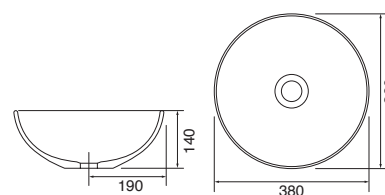

Toledo

Matt White. Ceramic. No tap hole. No Overflow.
We recommend using our free flowing unslotted waste with this basin, see [page 289](#).

380w x 380d x 135h mm

Code	Price
9283	£323