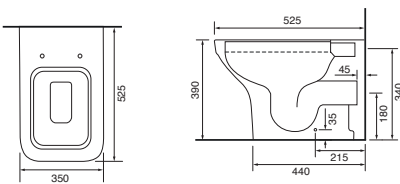

Denver

Denver BTW Pan with Kempsey Seat. Supplied with Chrome hinges that are not interchangeable

36.9076.02 £585