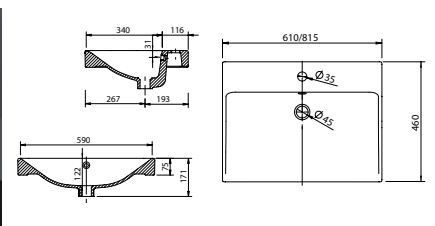

Panama - Standard

White. Ceramic. One tap hole. Integrated Overflow. Supplied with Chrome overflow ring, see more Type 3 overflow rings on [page 282](#).

		Code	Price	Suitable Vanity Sizes
Standard	610w x 460d x 170h mm	9315	£365	600mm Standard
Standard	815w x 465d x 175h mm	9316	£465	800mm Standard